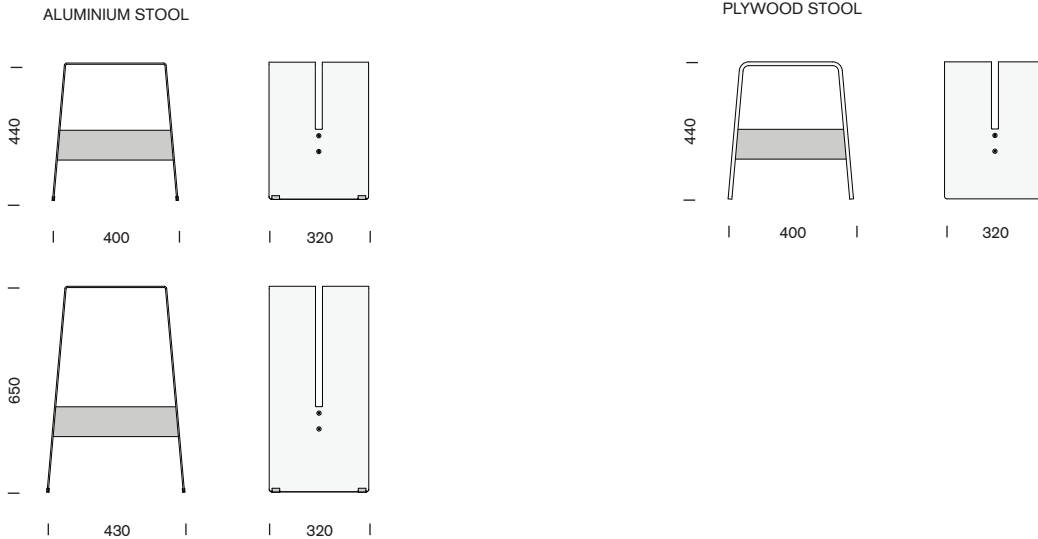

A2 Stool

MADE HERE.

IMO

Introduction

The A2 stool is one of those indispensable items – not just a stool, it's a step ladder, a bedside table, a footstool, a perch for the laptop or an extra seat for that last minute dinner party. Durable and cost effective, this playful stool is constructed from powder coated aluminium or ply with cross rails in aluminium or timber. For use both indoors and out. Stools can be stacked up to eight high.

Dimensions

Materials

Seat: Powder Coated Aluminium*
Cross Rails: Powder Coated Aluminium* / Solid Timber

Seat: Maple Plywood
Cross Rails: Powder Coated Aluminium Only

* Suitable for outdoor use.

Finishes

Seat: