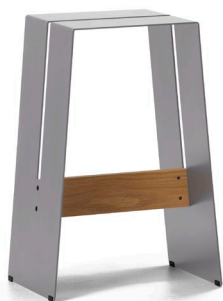

## 650mm High Aluminium Seat with Timber Cross Rail

1

2

3

4

5

6

7

8

**A2\_ALI\_TIM\_650**  
\$380

Seat: Aluminium  
Cross Rail: Solid Oak

Prices exclude GST and freight