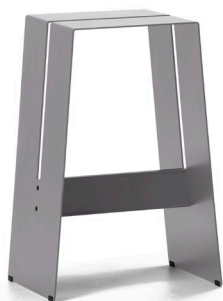

A2

650mm High Aluminium Seat with Aluminium Cross Rail

1

2

3

4

5

6

7

8

A2_ALI_ALI_650
\$380

Seat: Aluminium
Cross Rail: Aluminium

Prices exclude GST and freight