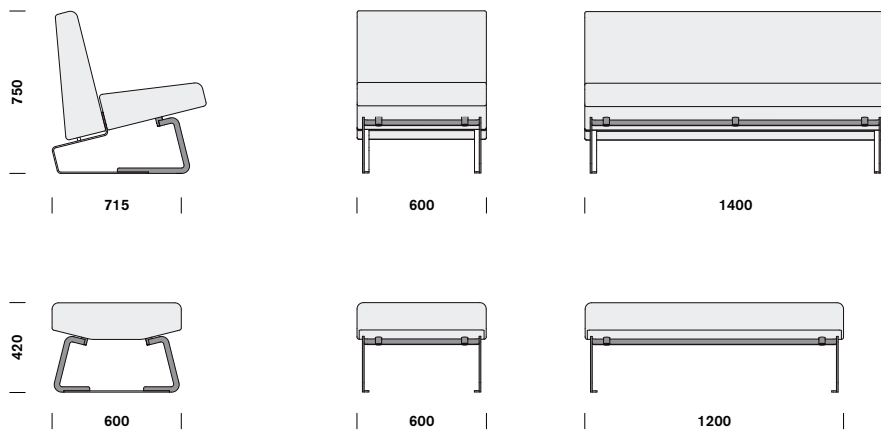

Nelson Series

A durable seating program with a lightweight appearance and distinctive leg structure. Nelson is compact, comfortable and easy to manoeuvre. Frame constructed from sustainable timber with base in polished stainless and powder coated steel. Upholstery in fabric or leather of choice.

Designed: 2009