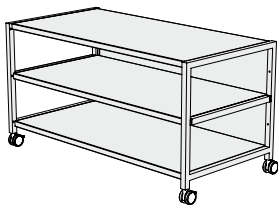

Kase Trolley

MADE HERE.

IMO

An affordable, mobile storage solution for your TV and AV equipment, or great as a change table in the baby's room. Configure to suit with shelves, drawers, cupboards and cable ports. Can hold flat screen TV's up to 45 kg. Locking castors optional.

Shelf

Infill Panels

Cupboard

Single Drawer

Twin Drawer

Cable Port

Finishes

Ladders, shelves & back panels: White / Silver / Black Powder Coat