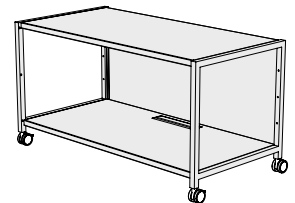

Kase Trolley

MADE HERE.

IMO

An affordable, mobile storage solution for your TV and AV equipment, or great as a change table in the baby's room. Configure to suit with shelves, drawers, cupboards and cable ports. Can hold flat screen TV's up to 45 kg. Locking castors optional.

Shelf

Infill Panels

Cupboard

Single Drawer

Twin Drawer

Cable Port

Finishes

Ladders, shelves & back panels: White / Silver / Black Powder Coat

Drawer and cupboard fronts: White / Grey / Black / Maple Laminate on E0 MDF

White

Silver

Grey

Black

Maple

P +64 9 373 4081 info@imo.co.nz
F +64 9 929 3253 www.imo.co.nz

IMO Group Ltd.
PO Box 91671
Victoria Street
Auckland 1142