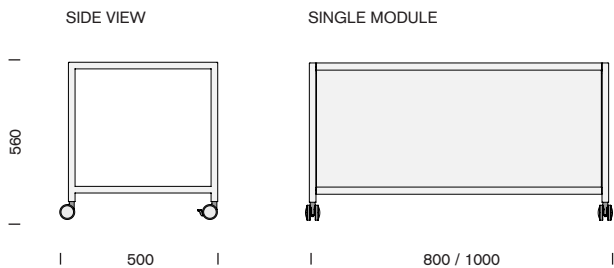

Kase Trolley

MADE HERE.

IMO

An affordable, mobile storage solution for your TV and AV equipment, or great as a change table in the baby's room. Configure to suit with shelves, drawers, cupboards and cable ports. Can hold flat screen TV's up to 45 kg. Locking castors optional.