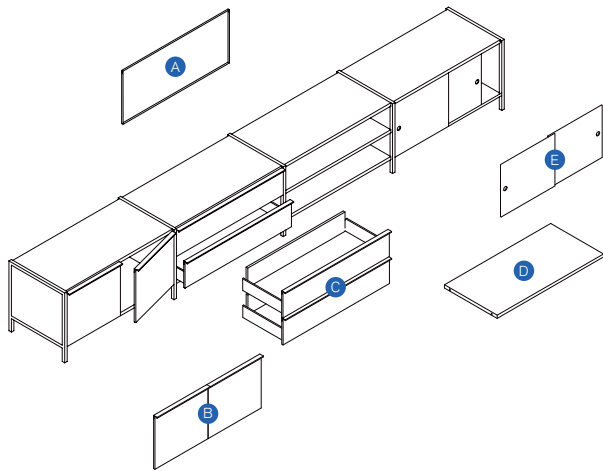

#### Creating Your Unit

1. Start with an 800 or 1000mm long module and add on as many modules as required to create desired length. Different length modules can be combined.
2. Add on any accessories such as Drawers or Cupboards to suit your requirements
3. Choose your finish

#### Dimensions

Height: 560mm  
 Length: 800/1000mm  
 Depth: 500mm

- A Back Panel (with Cable Port)
- B Cupboard
- C Twin Drawers
- D Extra Shelf
- E Sliding Doors
- F Single Drawer