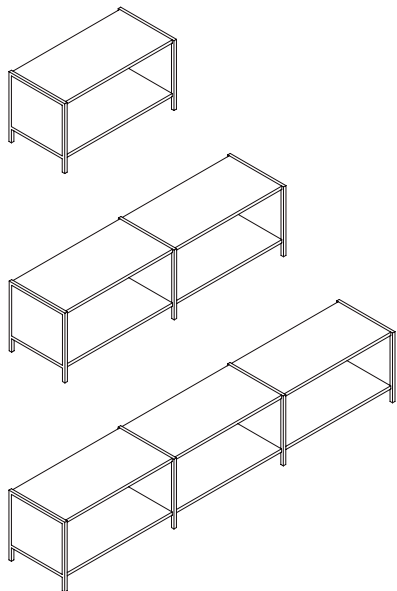

# Kase Home

Kase Home is a versatile and practical storage solution for your AV equipment and accessories. The various mobile or free standing units and add on accessories allow for a multitude of combinations to suit your budget and entertainment needs. Shelves are height adjustable to accommodate varying sizes of books and objects. Rear cable port hole keeps wires tidy. Units are available with adjustable feet and trolley with locking castors. Constructed from powder coated steel, Kase Home is designed to hold large flat screen TVs up to 45 kg in weight.

### Kase Entertainment Trolley

### Dimensions

Height: 560mm  
Length: 800/1000mm  
Depth: 500mm

- A Back Panel (with Cable Port)
- B Cupboard
- C Twin Drawers
- D Extra Shelf
- E Sliding Doors
- F Single Drawer