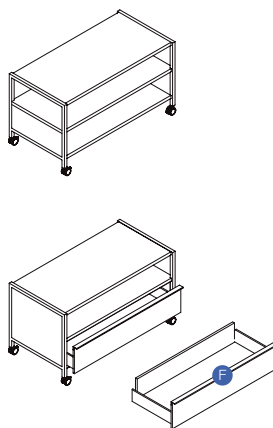

Kase Entertainment Trolley