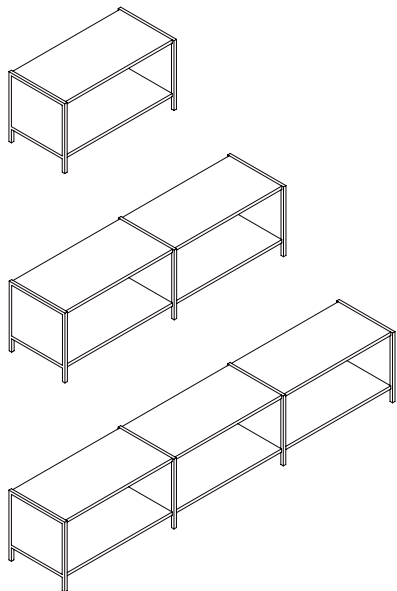

Kase Home is a versatile and practical storage solution for your AV equipment and accessories. The various mobile or free standing units and add on accessories allow for a multitude of combinations to suit your budget and entertainment needs. Shelves are height adjustable to accommodate varying sizes of books and objects. Rear cable port hole keeps wires tidy. Units are available with adjustable feet and trolley with locking castors. Constructed from powder coated steel, Kase Home is designed to hold large flat screen TVs up to 45 kg in weight.

Designed: 2008

Creating Your Unit

1. Start with an 800 or 1000mm long module and add on as many modules as required to create desired length. Different length modules can be combined.
2. Add on any accessories such as Drawers or Cupboards to suit your requirements
3. Choose your finish

Kase Entertainment Units