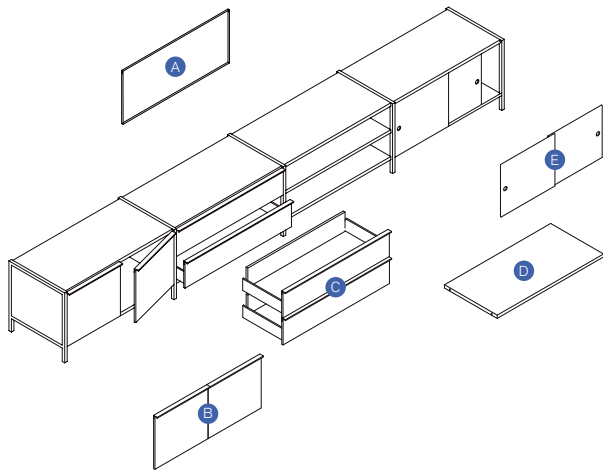

### Creating Your Unit

1. Start with an 800 or 1000mm long module and add on as many modules as required to create desired length. Different length modules can be combined.
2. Add on any accessories such as Drawers or Cupboards to suit your requirements
3. Choose your finish

### Dimensions

Height: 560mm  
Length: 800/1000mm  
Depth: 500mm

- A Back Panel (with Cable Port)
- B Cupboard
- C Twin Drawers
- D Extra Shelf
- E Sliding Doors
- F Single Drawer