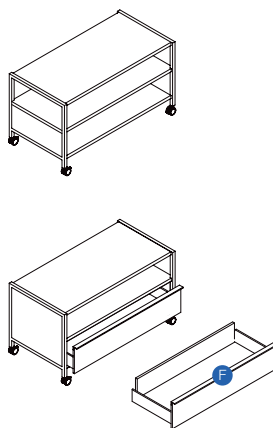

Kase Entertainment Trolley