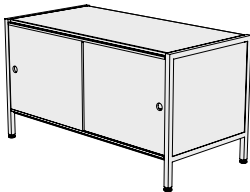

Kase Sideboard

MADE HERE.

IMO

A versatile storage solution for your AV equipment, crockery, glassware, objects and books. The free standing units and add on accessories allow for a multitude of combinations to meet your budget and entertainment needs. Configure to suit with height adjustable shelves, drawers, cupboards, book ends and cable ports. Designed to hold flat screen TVs up to 45 kg.

Infill Panels

Extra Shelf

Cupboard

Cable Port

Twin Drawer

Single Drawer

File Drawer

Sliding Doors

Book End

Finishes

Ladders, shelves & back panels: White / Silver / Black Powder Coat
 Drawer and cupboard fronts: White / Grey / Black / Maple Laminate on E0 MDF