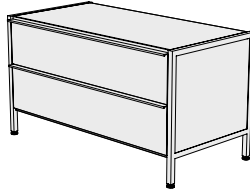

Kase Sideboard

MADE HERE.

IMO

A versatile storage solution for your AV equipment, crockery, glassware, objects and books. The free standing units and add on accessories allow for a multitude of combinations to meet your budget and entertainment needs. Configure to suit with height adjustable shelves, drawers, cupboards, book ends and cable ports. Designed to hold flat screen TVs up to 45 kg.

Infill Panels

Extra Shelf

Cupboard

Cable Port

Twin Drawer

Single Drawer

File Drawer

Sliding Doors

Book End

Finishes

Ladders, shelves & back panels: White / Silver / Black Powder Coat
 Drawer and cupboard fronts: White / Grey / Black / Maple Laminate on E0 MDF