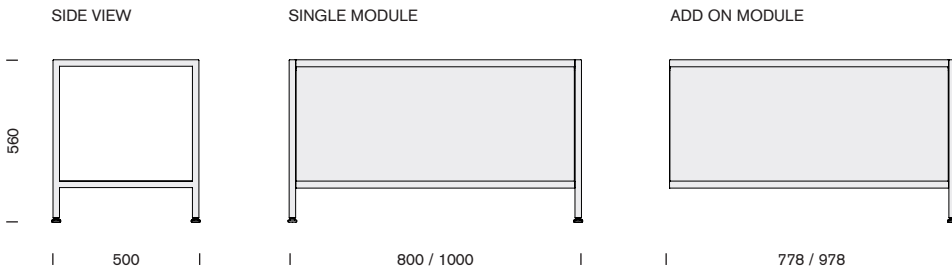

Kase Sideboard

MADE HERE.

IMO

A versatile storage solution for your AV equipment, crockery, glassware, objects and books. The free standing units and add on accessories allow for a multitude of combinations to meet your budget and entertainment needs. Configure to suit with height adjustable shelves, drawers, cupboards, book ends and cable ports. Designed to hold flat screen TVs up to 45 kg.