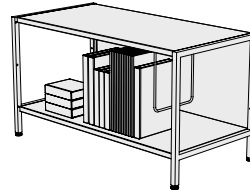

Kase Sideboard

MADE HERE.

IMO

A versatile storage solution for your AV equipment, crockery, glassware, objects and books. The free standing units and add on accessories allow for a multitude of combinations to meet your budget and entertainment needs. Configure to suit with height adjustable shelves, drawers, cupboards, book ends and cable ports. Designed to hold flat screen TVs up to 45 kg.

Infill Panels

Extra Shelf

Cupboard

Cable Port

Twin Drawer

Single Drawer

File Drawer

Sliding Doors

Book End

Finishes

Ladders, shelves & back panels: White / Silver / Black Powder Coat
 Drawer and cupboard fronts: White / Grey / Black / Maple Laminate on E0 MDF