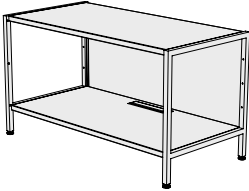

Kase Sideboard

MADE HERE.

IMO

A versatile storage solution for your AV equipment, crockery, glassware, objects and books. The free standing units and add on accessories allow for a multitude of combinations to meet your budget and entertainment needs. Configure to suit with height adjustable shelves, drawers, cupboards, book ends and cable ports. Designed to hold flat screen TVs up to 45 kg.

Infill Panels

Extra Shelf

Cupboard

Cable Port

Twin Drawer

Single Drawer

File Drawer

Sliding Doors

Book End

Finishes

Ladders, shelves & back panels: White / Silver / Black Powder Coat
 Drawer and cupboard fronts: White / Grey / Black / Maple Laminate on E0 MDF