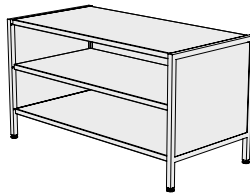

Kase Sideboard

MADE HERE.

IMO

A versatile storage solution for your AV equipment, crockery, glassware, objects and books. The free standing units and add on accessories allow for a multitude of combinations to meet your budget and entertainment needs. Configure to suit with height adjustable shelves, drawers, cupboards, book ends and cable ports. Designed to hold flat screen TVs up to 45 kg.

Infill Panels

Extra Shelf

Cupboard

Cable Port

Twin Drawer

Single Drawer

File Drawer

Sliding Doors