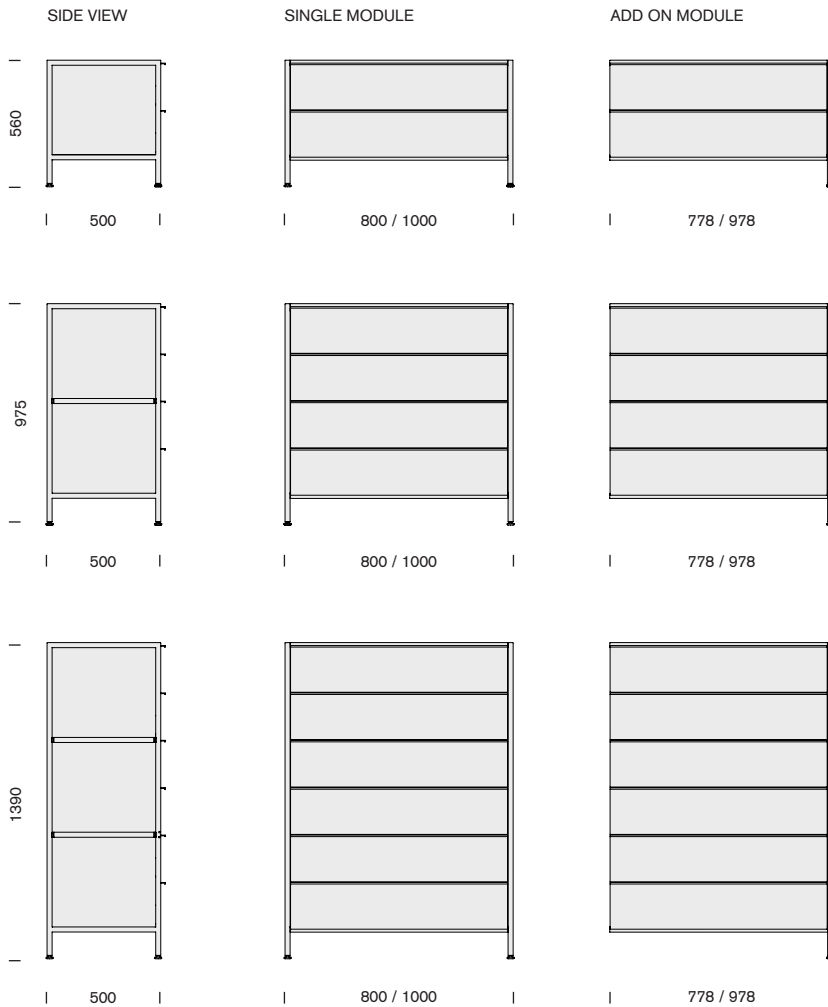

Kase Drawer Set

MADE HERE.

IMO

Dresser, Tallboy, Chest of Drawer, Bureau... whatever your requirements, these drawers accommodate your clothes and accessories. Modules are available in three heights and two widths. Join additional modules to get the desired overall width. Optional drawer dividers create compartments for socks, underwear or jewellery. Fitted with soft close drawer runners for a smooth, silent stop.