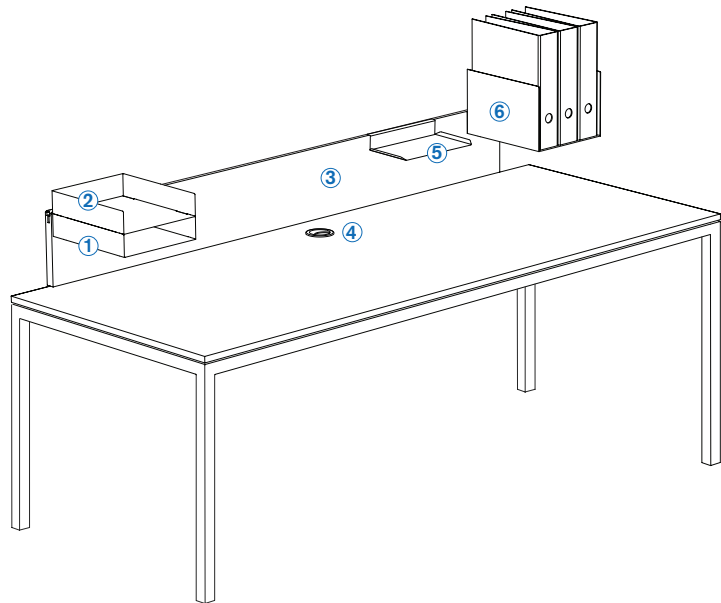

# Kase Desk

**MADE HERE.**

**IMO**

A simple, all-purpose desk, Kase is both durable and economical. Personalise your space and keep tools close at hand with a range of accessories that clip onto the screen. Tops and screen in laminate or veneer on E0 MDF. Frame in powder coated steel.

### Accessories

- 1 Clip On Paper Tray
- 2 Add On Paper Tray
- 3 Screen / Modesty
- 4 Cable Port (and hooks to underside)
- 5 Utensil Tray
- 6 Clip On Folder Tray

See ABC brochure for details of other accessories