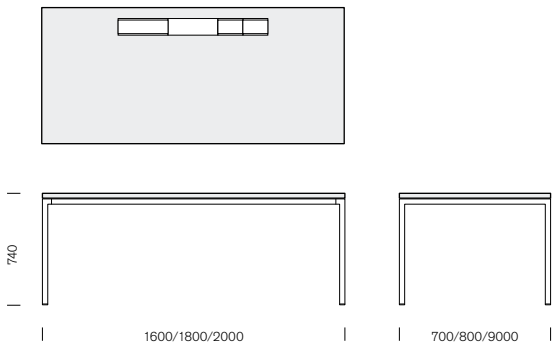

# Kase Desk

**IMO**

A simple, all-purpose desk for the individual, Kase is both durable and economical. Desktop accessories keep documents and tools close at hand whilst moveable screens provide privacy. Tops in laminate or veneer on E0 MDF. Frame in powder coated steel. Custom dimensions available.