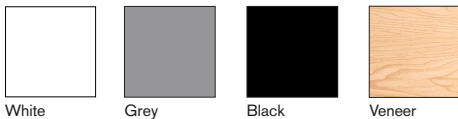

### Finishes

**Frames:** White / Grey / Black Powder Coat

**Tops and screens:** White / Grey / Black Laminate on E0 MDF / Veneer on E0 MDF

White

Grey

Black

Veneer