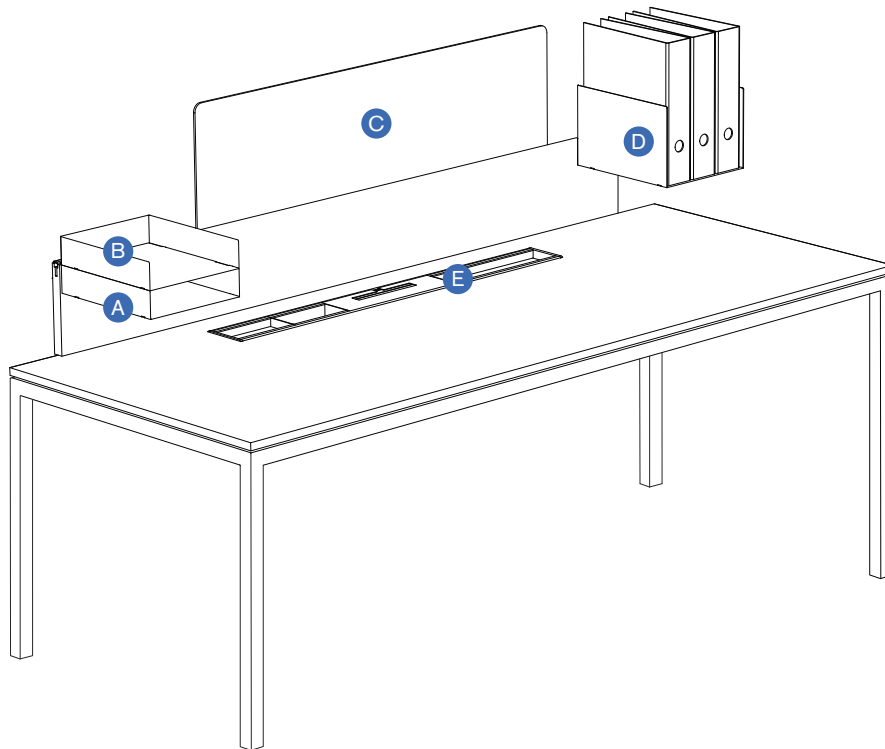

# Kase Desk

**IMO**

A simple, all-purpose desk for the individual, Kase is both durable and economical. Desktop accessories keep documents and tools close at hand whilst moveable screens provide privacy. Tops in laminate or veneer on E0 MDF. Frame in powder coated steel. Custom dimensions available.

# Kase Desk Accessories

## Moveable Accessories

- A Clip On Paper Tray
- B Add On Paper Tray
- C Clip On Screen
- D Clip On Folder Tray
- E Accessory and Cable Management Dish

Plug in power and data options available.