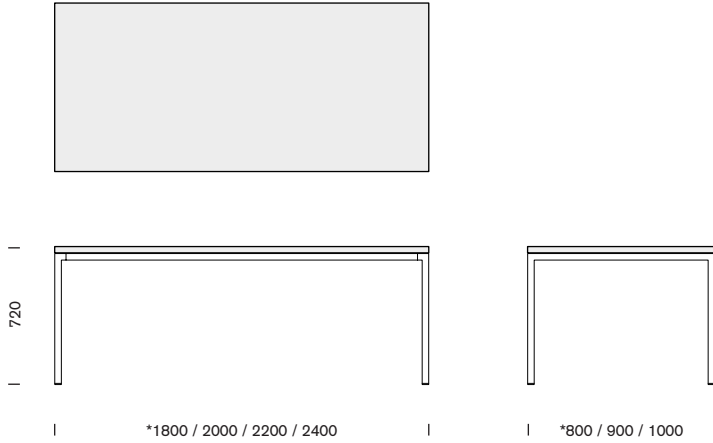

# Kase Desk

**MADE HERE.**

**IMO**

A simple, all-purpose desk, Kase is both durable and economical. Personalise your space and keep tools close at hand with a range of accessories that clip onto the screen. Tops and screen in laminate or veneer on E0 MDF. Frame in powder coated steel.

Designed: 2008

\*Note: Customised dimensions, top finishes and powder coat colours available.