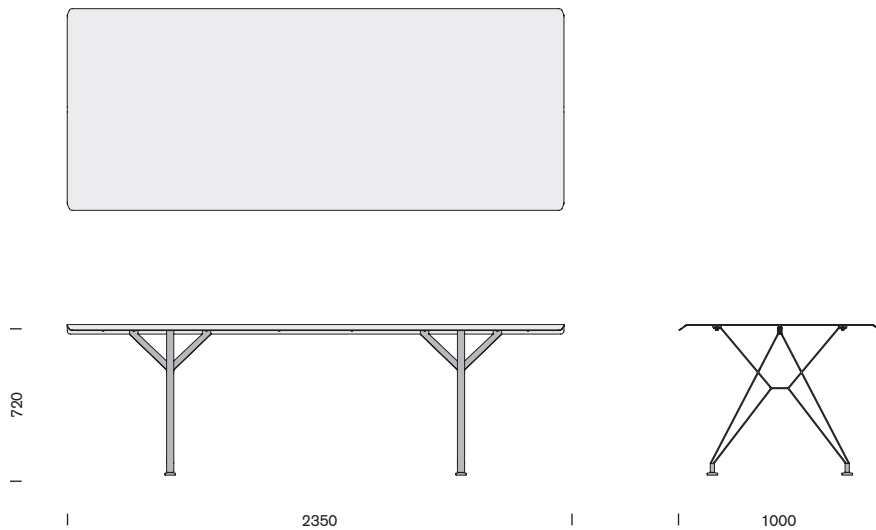

Characterised by its architectural leg structure, the Fiord Table is suitable for use both indoors and out. The modular elements can also be linked together to create long refectory style tables. Finished in an outdoor specific powder coat, the aluminium top is durable and low maintenance. The leg structure and adjustable feet are constructed from galvanised, powder coated steel. Designed for extended product life and easy disassembly for recycling.

Designed: 2010

P +64 9 373 4081
F +64 9 929 3253

@imo.co.nz
www.imo.co.nz

IMO Group Ltd.
PO Box 91671
Victoria Street
Auckland 1142

87 Wellesley Street
Auckland
New Zealand