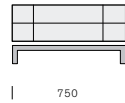

Ellington Lounge

IMO

ARMLESS CHAIR

ARMCHAIR

2 SEATER

3 SEATER

4 SEATER

BENCH SEAT