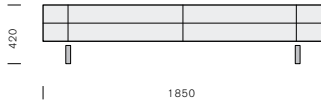

Ellington Lounge

IMO

ARMLESS CHAIR

ARMCHAIR

2 SEATER

3 SEATER

4 SEATER

BENCH SEAT