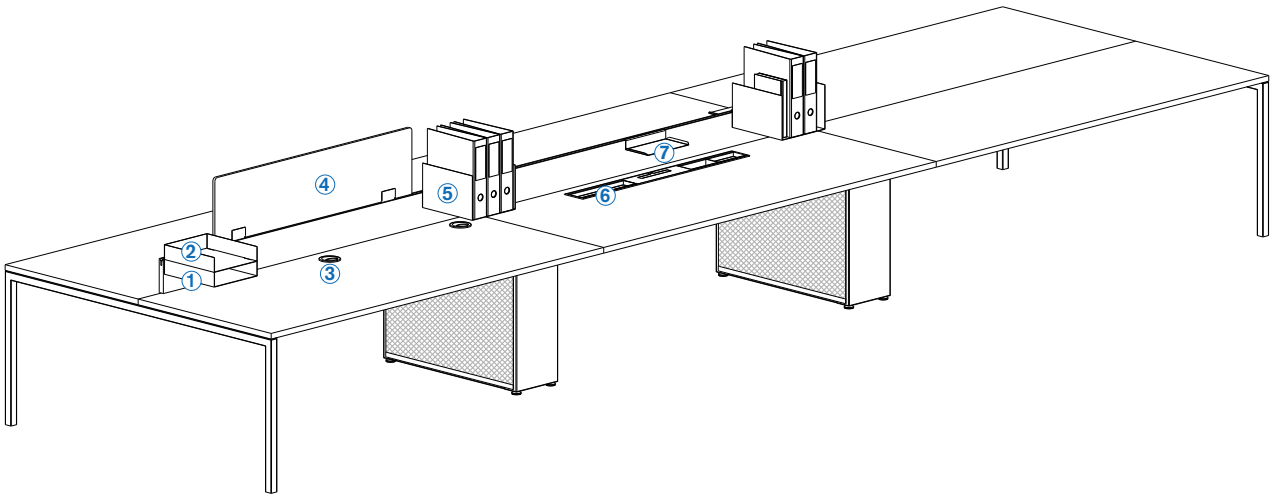

Kase Dual Bench

MADE HERE.

IMO

Introduction

The Dual Bench provides an uninterrupted, shared work surface to enhance communication and cooperation. Clip on accessories keep documents and tools close at hand whilst moveable screens provide privacy. Modules without a central divider can be used as a meeting or layout area.

Conceal cables and terminate power and data to the floor in the centre base. Detachable mesh panels provide easy access. All Kase Work Dual Benches come standard with a central divider and cable ports.

Desk Module Sizes

Length: 1600 / 1800 / 2000mm
Depth: 800 / 900mm
Height: 720mm

Accessories

- 1 Paper Tray
- 2 Add On Paper Tray
- 3 Cable Port
- 4 Screen
- 5 Folder Tray
- 6 Accessory and Cable Dish *
- 7 Utensil Tray