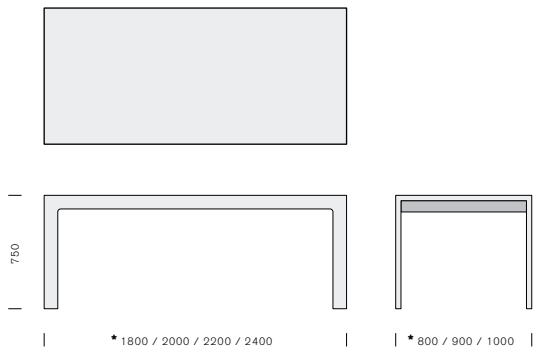

Broadway Table

IMO

*Note: Customised dimensions available.

A distinctive dining table made from hand selected solid timber laminations. These laminations give the table added strength along the grain. They are positioned according to their colour and grain, which disperses colour variation and makes each top an individual piece. Available in Victorian Ash, American Ash, Maple or Oak. Designed for lifelong, everyday use.

Designed: 2001