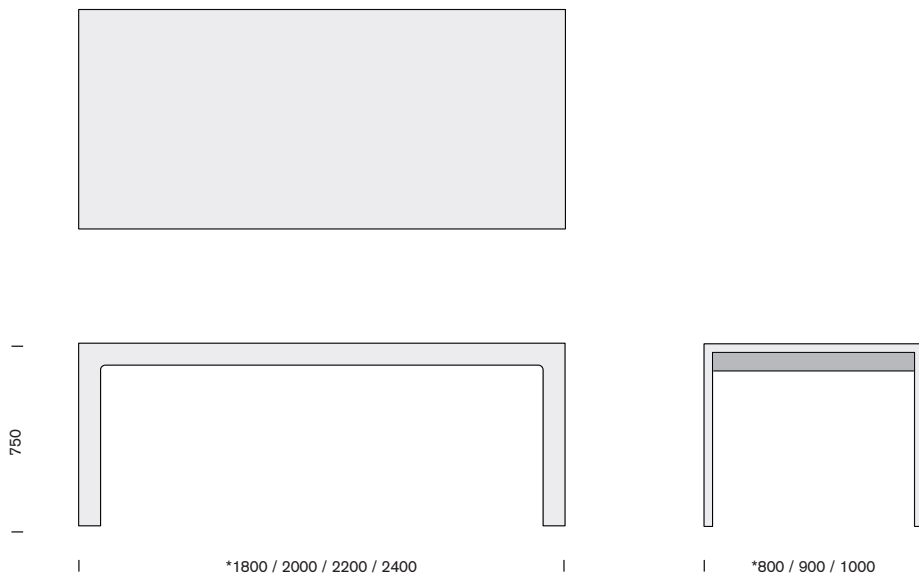

Broadway Table

MADE HERE.

IMO

A distinctive dining table made from hand selected solid timber laminations. These laminations give the table added strength along the grain. They are positioned according to their colour and grain, which disperses colour variation. Available in Victorian Ash, American Ash, Maple or Oak with a clear lacquer or plant based oil finish. Designed for lifelong, everyday use.

Designed: 2001

*Note: Customised dimensions available.