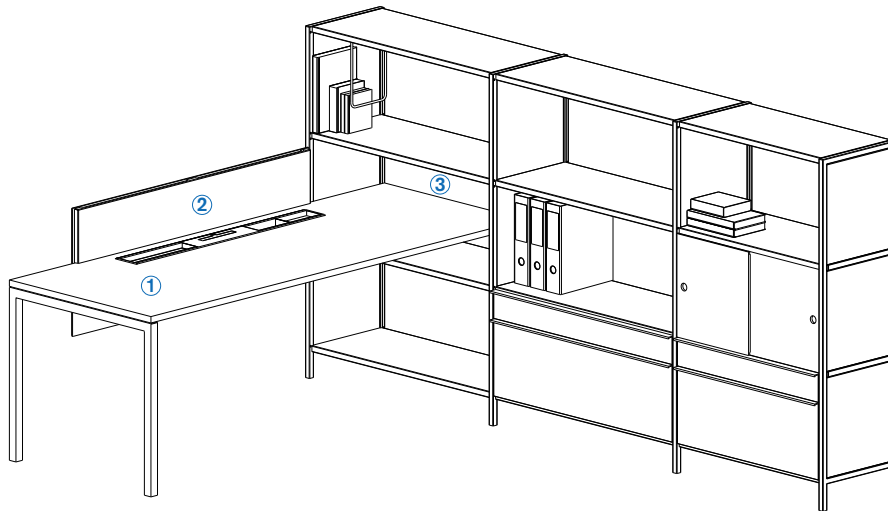

Kase Axis

MADE HERE.

IMO

Introduction

Kase Axis integrates your work surface and storage needs, providing an efficient solution for both collaborative and individual workspaces. There are an unlimited number of configurations that can be built to support all work types without the need for walls or screens. Power and data can be truncated throughout the system.

Configure your storage modules to any length and height as detailed in the Kase Storage brochure. Then connect your work surface anywhere along the spine.

Desk Sizes

Length: 1600 / 1800 / 2000 / 2200mm
Depth: 800 / 900 / 1000mm
Height: 720mm

Components

- 1 Desk
- 2 Modesty / Screen
- 3 Axis Back Panel

* See ABC brochure for optional accessories

Finishes

Frames

Powder Coated Steel

White

Grey