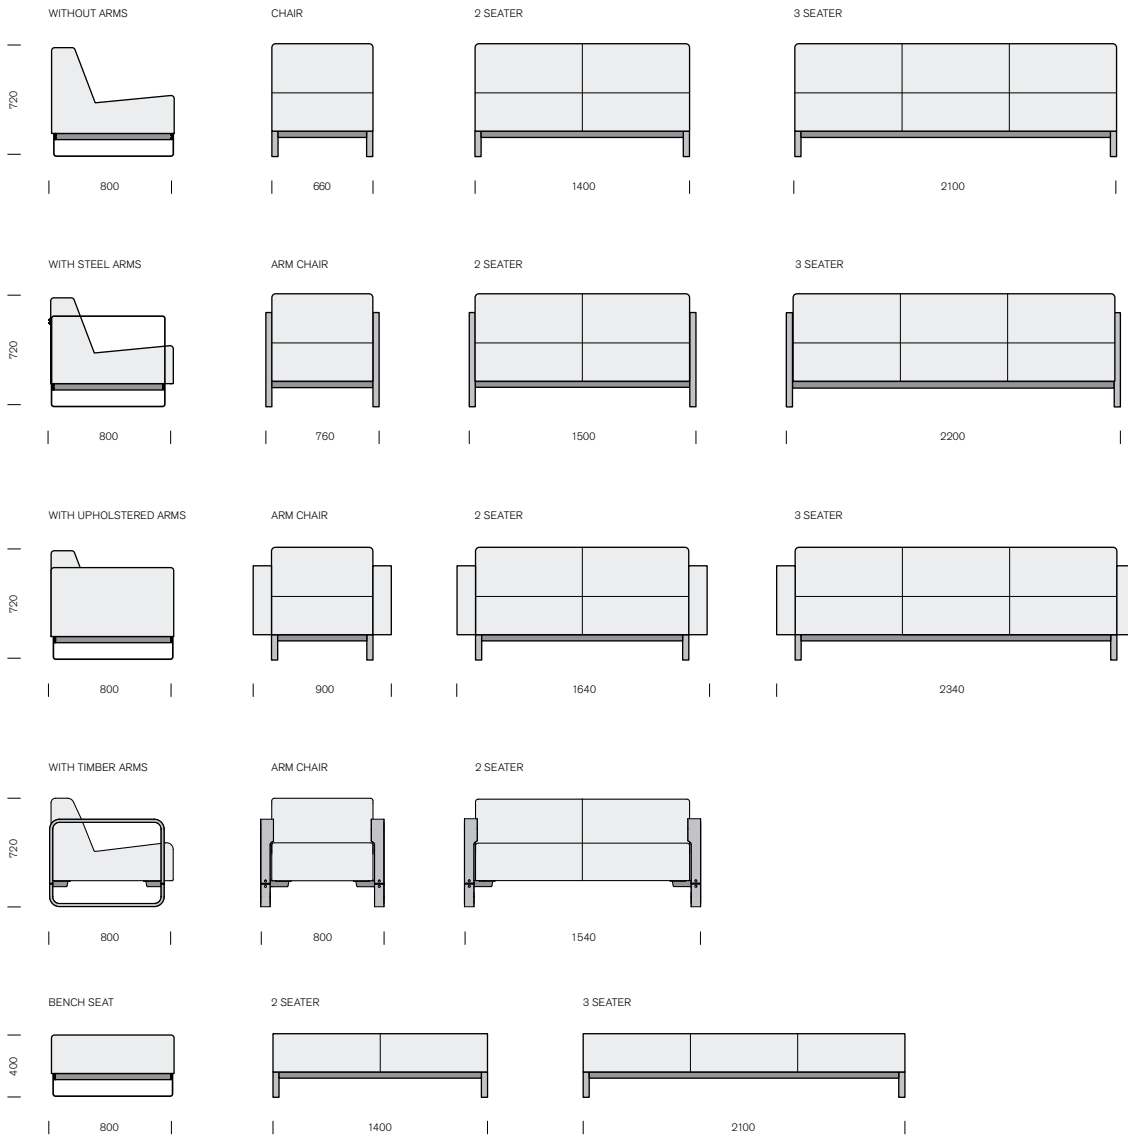

Armstrong Series

Built to last for high use commercial environments, this range includes an upholstered Lounge, Bench Seat and Coffee Table. Constructed from a solid timber frame with support structure in satin stainless and powdercoated steel. Arms optional in stainless steel, upholstered, timber or armless. Available in fabric or leather.