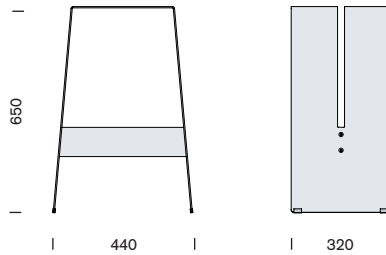

TIMBER BRIDGE

Finishes

Colours in Dulux Powder Coat: