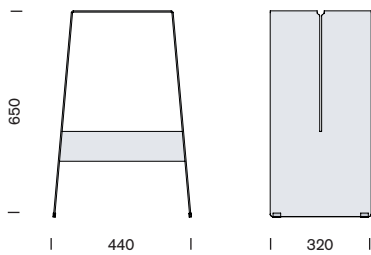

TIMBER BRIDGE

Finishes

Colours in Dulux Powder Coat: