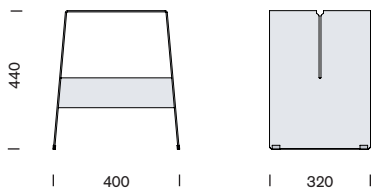

This playful stool is easy to manoeuvre, stackable and cost effective. With the general informality of outdoor dining the A2 stool adds an element of spontaneity, allowing groups to be as intimate or as separate as they want to be. Constructed from aluminium with an outdoor specific powder coat finish. The cross rail is available in matching powder coated aluminium or solid Tawa. The slot in the seat surface makes it easy to carry and drains water from the surface. The aluminium stools can be stacked up to ten high. Available in a wide range of colours.

Designed: 2010

ALUMINIUM BRIDGE