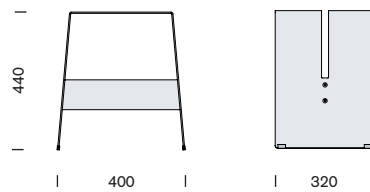

TIMBER BRIDGE

Finishes

Colours in Dulux Powder Coat: